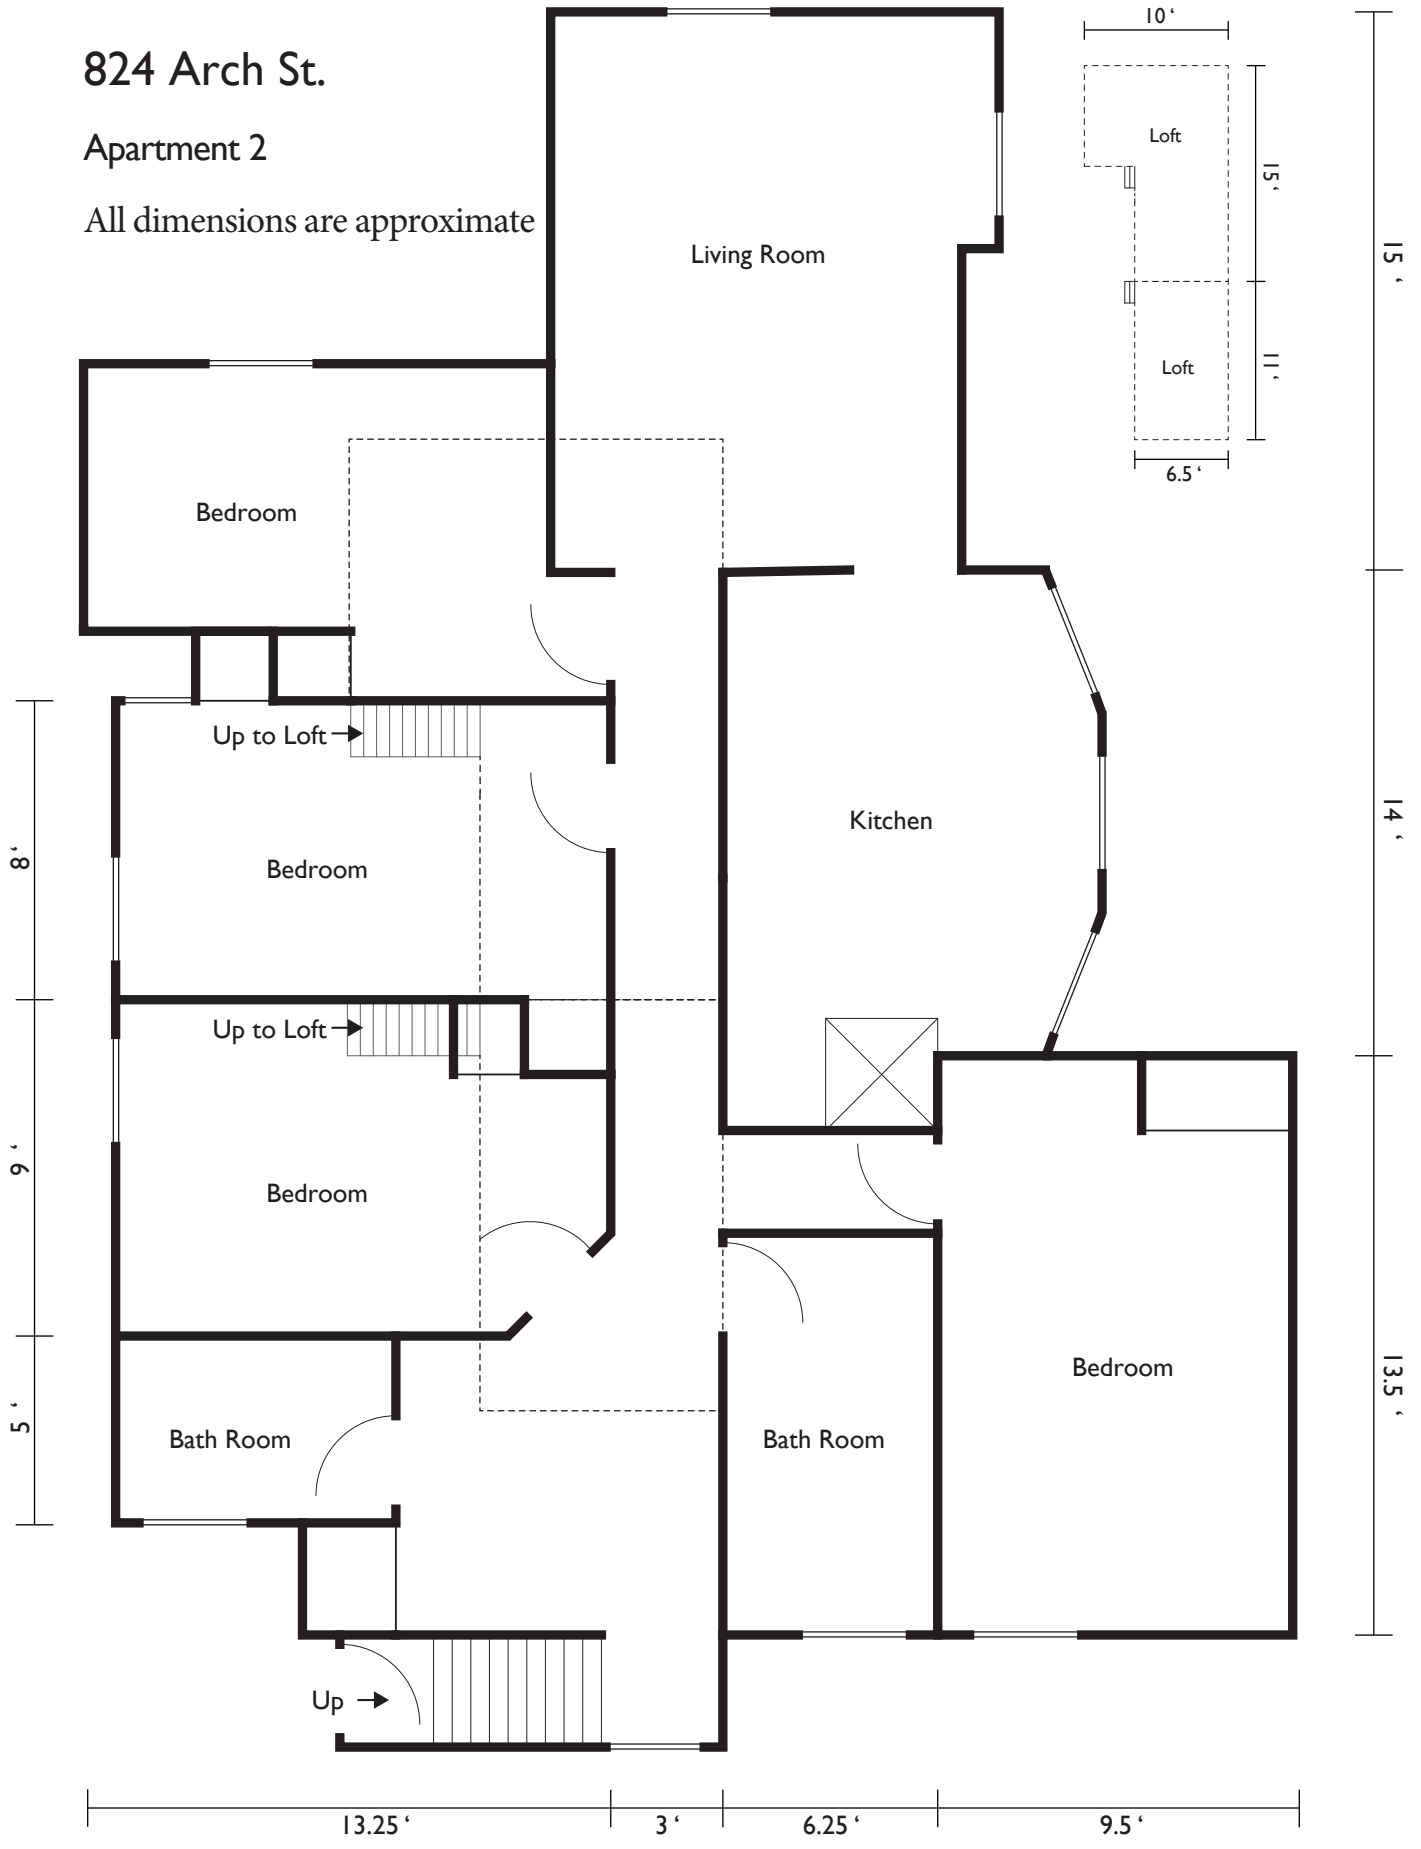

13' 12'

824 Arch St.

Apartment 2

All dimensions are approximate

8
6
5

15'
14'
13.5'

13.25' 3' 6.25' 9.5'