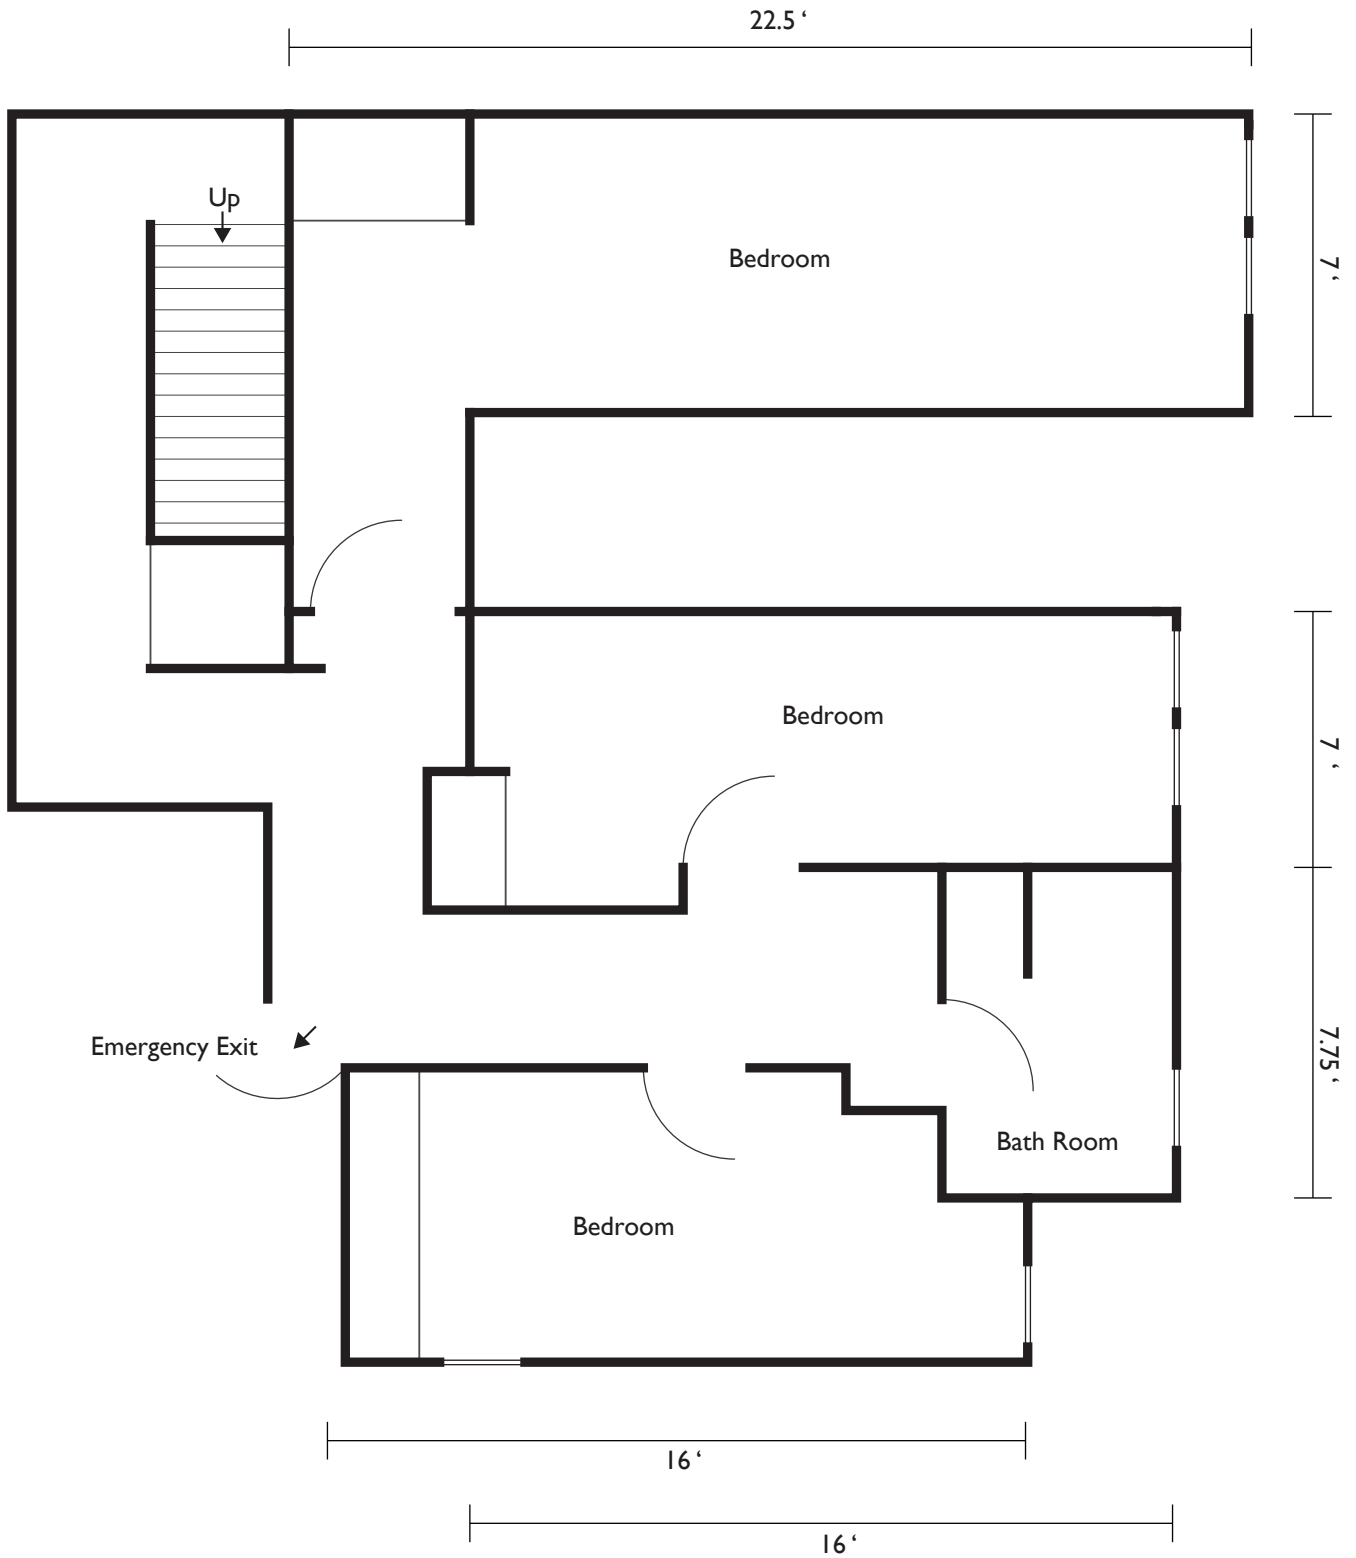

All dimensions are approximate

824 Packard

Apartment I  
Basement